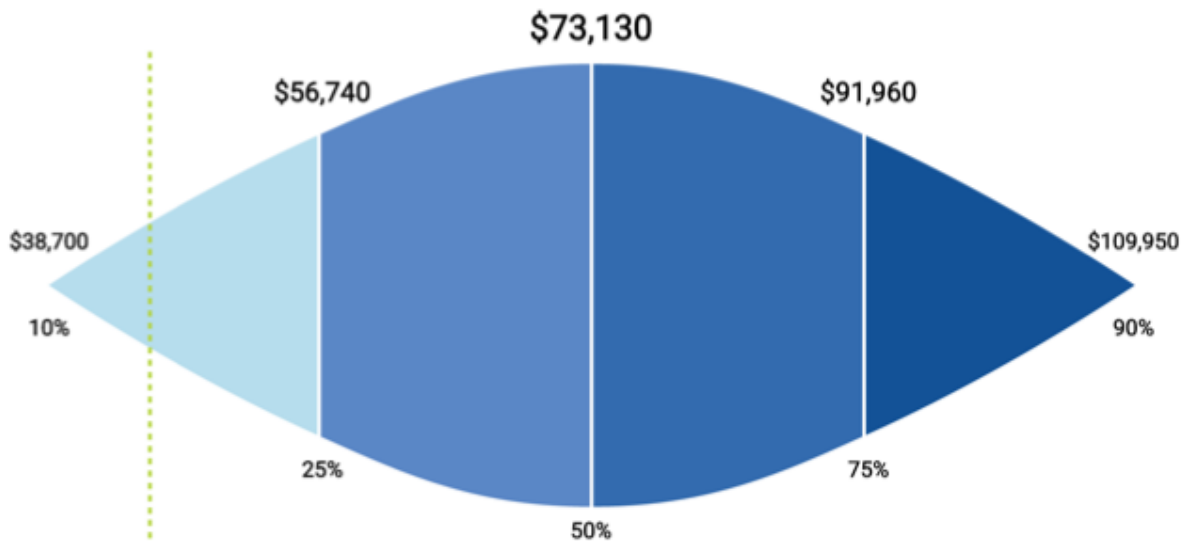

Search by Major

Research a major and see what people have ended up doing and earning in the Louisville area.

Search by Income

Pick a desired salary and see the top 10 occupations and majors that can lead to that level of income.

Share

Annualized Wage Percentile

Family supporting wage \$45,341

 Job postings in the last 90 days in the Louisville area

389

JOB POSTINGS IN THE LAST 90 DAYS IN THE LOUISVILLE AREA

 Job Outlook

Search by Occupation