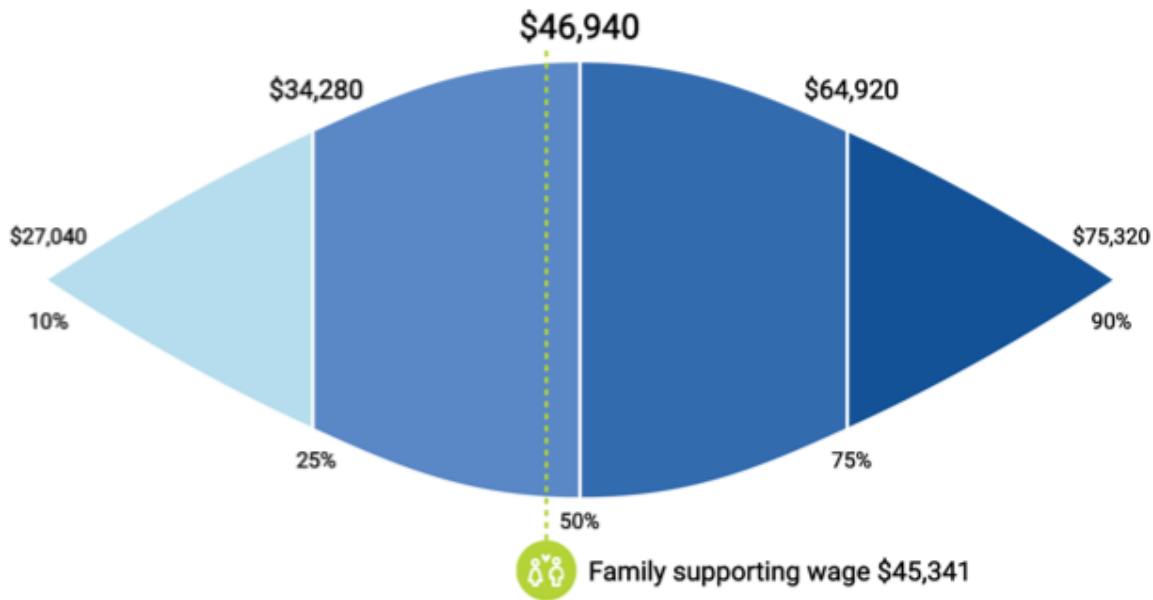

Share

Annualized Wage Percentile

Family supporting wage \$45,341

 Job postings in the last 90 days in the Louisville area

389

JOB POSTINGS IN THE LAST 90 DAYS IN THE LOUISVILLE AREA

 Job Outlook

Search by Occupation

Plumbers, Pipefitters, and Steamfitters

Save

Export

Share

Annualized Wage Percentile

 Job postings in the last 90 days in the Louisville area

30

JOB POSTINGS IN THE LAST 90 DAYS IN THE LOUISVILLE AREA

 Job Outlook

= 27 jobs added per year

Search by Major

Research a major and see what people have ended up doing and earning in the Louisville area.

Search by Major

Filter by degree type

All Degrees ▾

Business/Commerce, General