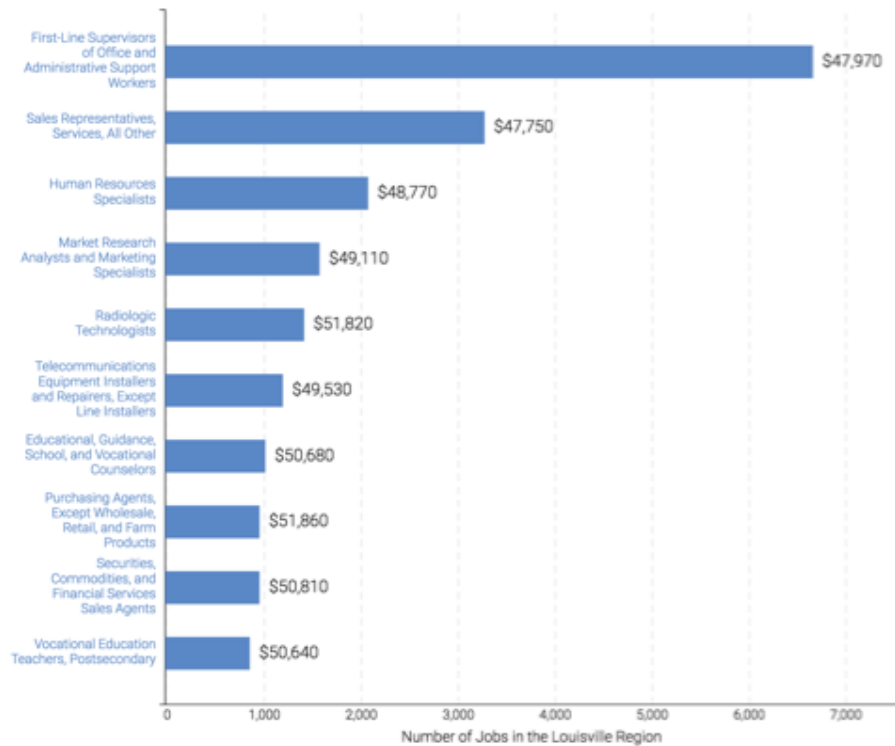

Search by Income

Pick a desired salary and see the top 10 occupations and majors that can lead to that level of income.

Search by Income

\$50,000 Salary

[Save](#)[Export](#)[Share](#)

Top 10 occupations for a salary of \$50,000

Search by Income

\$100,000 Salary

[Save](#)[Export](#)[Share](#)

Top 10 occupations for a salary of \$100,000

Top 10 majors for a salary of \$100,000

Add the Career Calculator to YOUR
phone ...

Go to [CareerCalculator.org](https://www.CareerCalculator.org)