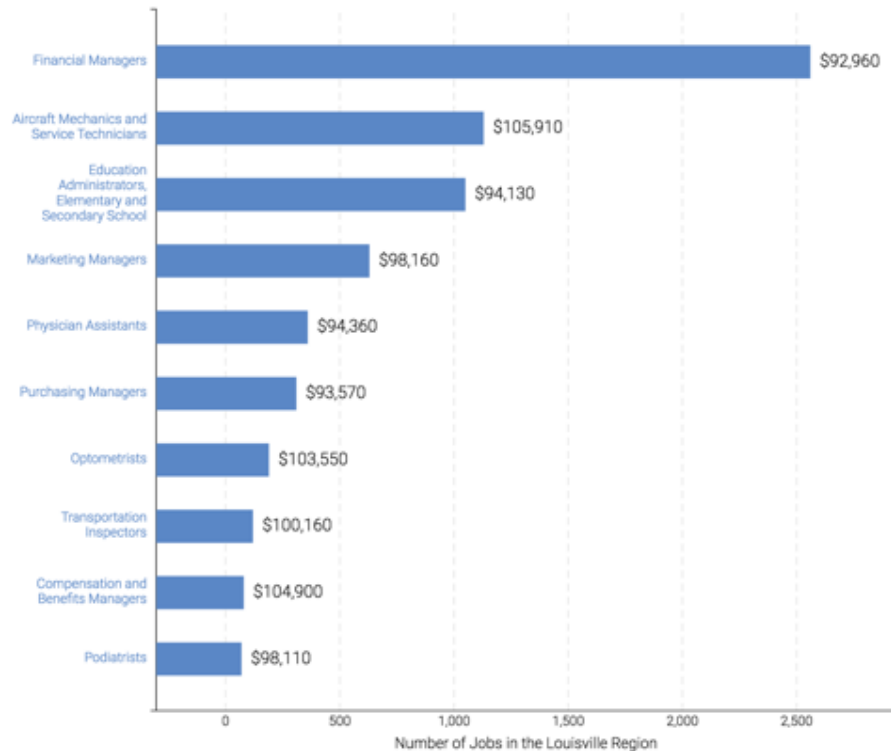

Search by Income

Pick a desired salary and see the top 10 occupations and majors that can lead to that level of income.

Search by Income

\$50,000 Salary

[Save](#)[Export](#)[Share](#)

Top 10 occupations for a salary of \$50,000

Search by Income

\$100,000 Salary

[Save](#)[Export](#)[Share](#)

Top 10 occupations for a salary of \$100,000

Top 10 majors for a salary of \$100,000

Add the Career Calculator to YOUR
phone ...

Go to [CareerCalculator.org](https://www.CareerCalculator.org)