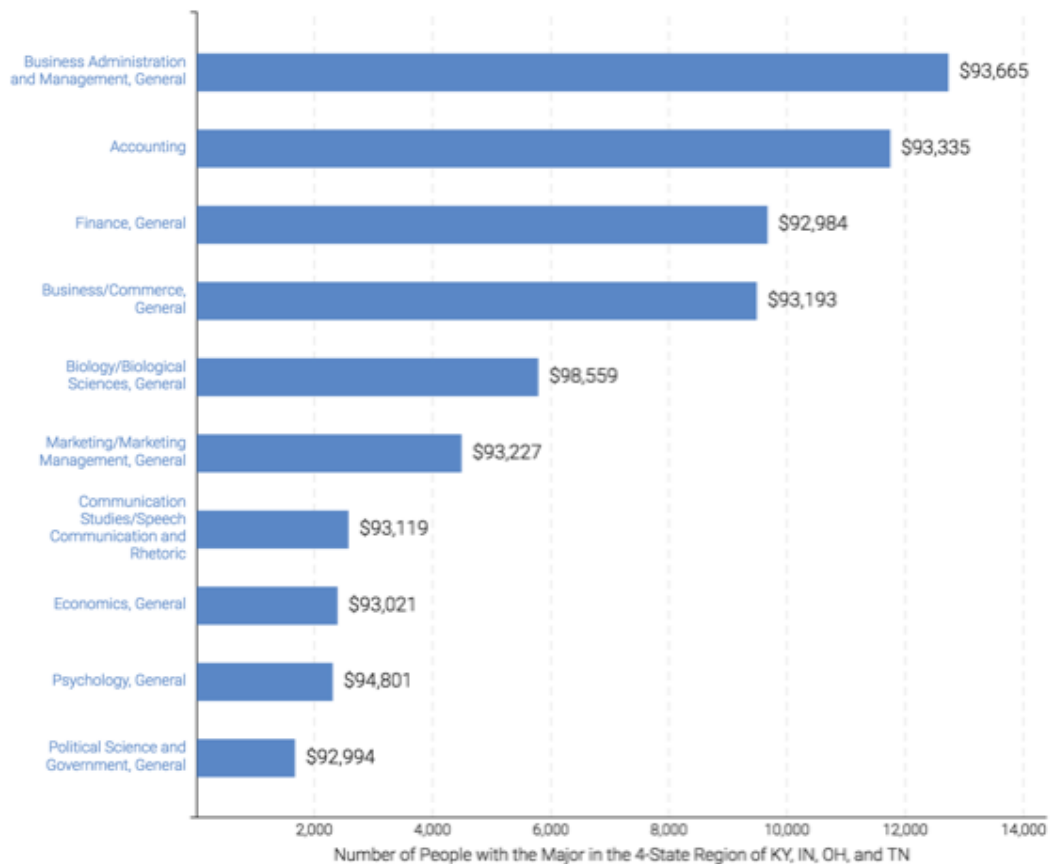

Search by Income

Pick a desired salary and see the top 10 occupations and majors that can lead to that level of income.

Search by Income

\$50,000 Salary

[Save](#)[Export](#)[Share](#)

Top 10 occupations for a salary of \$50,000

Search by Income

\$100,000 Salary

[Save](#)[Export](#)[Share](#)

Top 10 occupations for a salary of \$100,000

Top 10 majors for a salary of \$100,000

Add the Career Calculator to YOUR
phone ...

Go to [CareerCalculator.org](https://www.CareerCalculator.org)