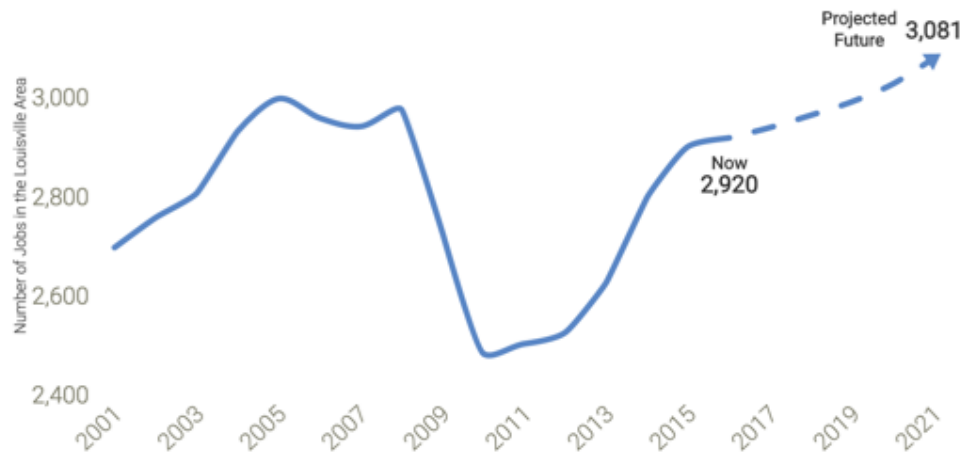

Share

Annualized Wage Percentile

Family supporting wage \$45,341

 Job postings in the last 90 days in the Louisville area

389

JOB POSTINGS IN THE LAST 90 DAYS IN THE LOUISVILLE AREA

 Job Outlook

Search by Occupation

Plumbers, Pipefitters, and Steamfitters

Save

Export

Share

Annualized Wage Percentile

 Job postings in the last 90 days in the Louisville area

30

JOB POSTINGS IN THE LAST 90 DAYS IN THE LOUISVILLE AREA

 Job Outlook

= 27 jobs added per year

Search by Major

Research a major and see what people have ended up doing and earning in the Louisville area.

Search by Major

Filter by degree type

All Degrees ▾

Business/Commerce, General