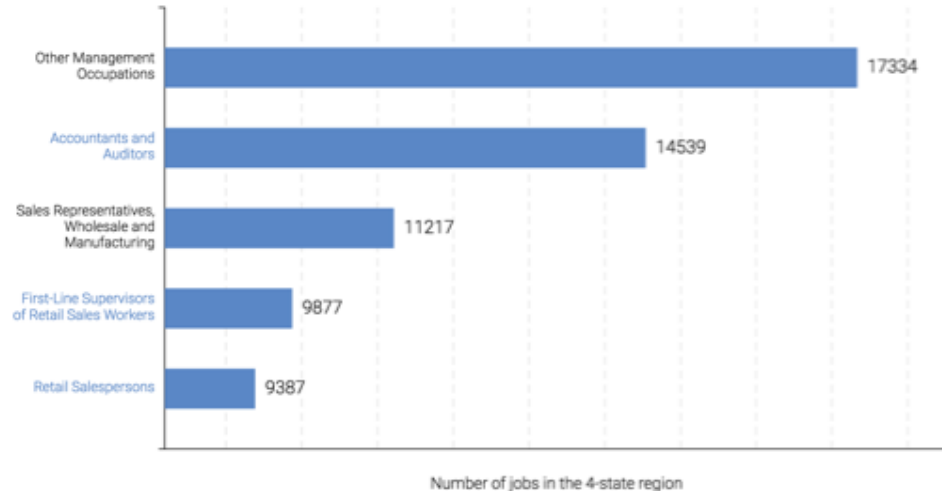

\$63,796

\$66,042

Number of people in Louisville area who graduated with this major in the last year

359

NUMBER OF PEOPLE IN LOUISVILLE AREA WHO
GRADUATED WITH THIS MAJOR IN THE LAST
YEAR

Top five occupations held by people in a 4-state region of KY, IN, OH, and TN