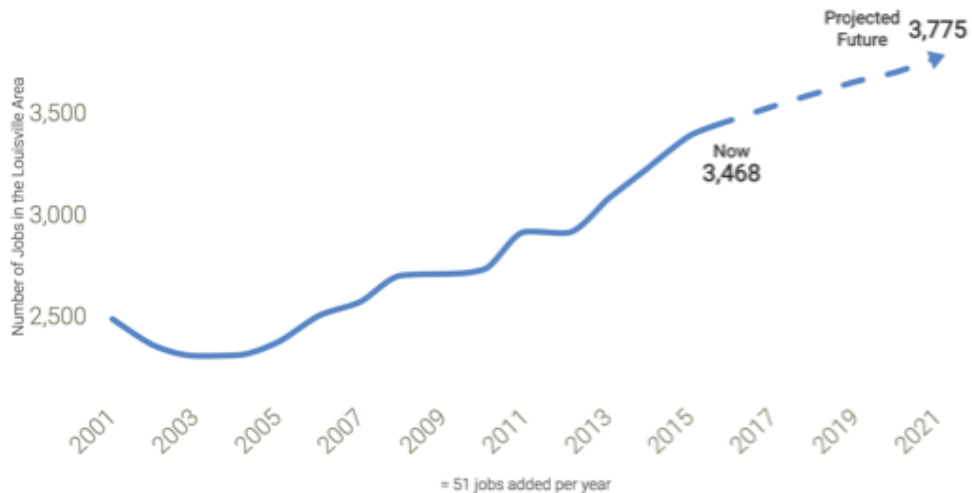

Search by Major

Research a major and see what people have ended up doing and earning in the Louisville area.

Search by Income

Pick a desired salary and see the top 10 occupations and majors that can lead to that level of income.

Share

Annualized Wage Percentile

Family supporting wage \$45,341

 Job postings in the last 90 days in the Louisville area

389

JOB POSTINGS IN THE LAST 90 DAYS IN THE LOUISVILLE AREA

 Job Outlook

Search by Occupation

Plumbers, Pipefitters, and Steamfitters

Save

Export

Share

Annualized Wage Percentile

 Job postings in the last 90 days in the Louisville area

30

JOB POSTINGS IN THE LAST 90 DAYS IN THE LOUISVILLE AREA

 Job Outlook

= 27 jobs added per year

Search by Major

Research a major and see what people have ended up doing and earning in the Louisville area.

Search by Major

Filter by degree type

All Degrees ▾

Business/Commerce, General